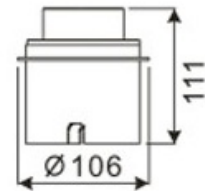

# LED Recessed Lighting – LR-R00112

Model No.	LR-R00112
LED Type	5mm
LED Q'TY.	14
Beam Angle	110°
Minimum luminous flux(lm)	-
Voltage	120-240V
LED Watt	1.2W
Environmental Temperature	- 20°C~60°C
Environmental Humidity	0%-95%
Safety Class	I
Safety Type	IP54
Material	Aluminium+Crystal glass
Driver	Included